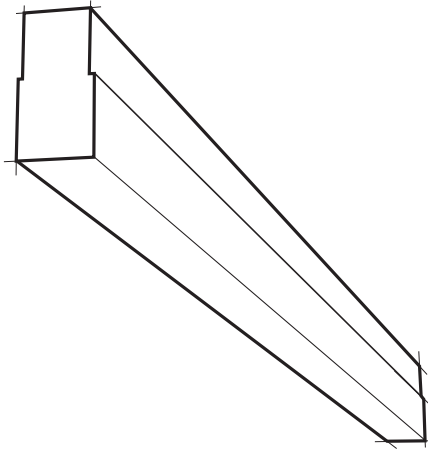

HalfSnap

Strand

series / body style*	lamp rows	nominal length	lensing	color/finish	voltage	mounting	ceiling system*	options*				
HalfSnap-												
HSS square profile	1T5	02'	WA white acrylic lens	YGW gloss white	120	SUR* surface or wall mount	X1 exposed T-bar	EML				
HSR round profile	1T5HO	03'	SAL satin acrylic lens	TMW textured matte white	277	CA48* aircraft cable (adjustable)	X3 hard ceiling	EMH				
	1T8	04'		Y__ premium color				CA96* aircraft cable (adjustable)	X6 slot grid	ECO10		
		06'		CC custom color						*specify with cable mount only	ECOS	
		08'										ECOS-H
*See pg.9		R_* *row length						HI-L HI-L3D MRK7 MRK10 B__ FH				

*See pg.10 for options

series / body style*	lamp rows	nominal length	lensing	housing/fascia color	socket cap/endplate color	mounting	ceiling system*	voltage	options*					
Strand-														
NF no fascia	1T5	02'	NS no shielding	YGW gloss white	YGW gloss white	SUR* surface or wall mount	X1 exposed T-bar	120	EML					
SFP symmetric fascia perforated	1T5HO	03'	SAL satin acrylic lens	TMW textured matte white	TMW textured matte white	CA48* aircraft cable (adjustable)	X3 hard ceiling	277	EMH					
AFP asymmetric fascia perforated		04'							WA white acrylic lens	Y__ premium color	Y__ premium color	CA96* aircraft cable (adjustable)	X6 slot grid	ECO10
		06'		CC custom color	CC custom color	*specify with cable mount only	ECOS							
		08'						ECOS-H						
*See pg.9		R_* *row length							HI-L HI-L3D MRK7 MRK10 B__ FH					

*See pg.10 for options