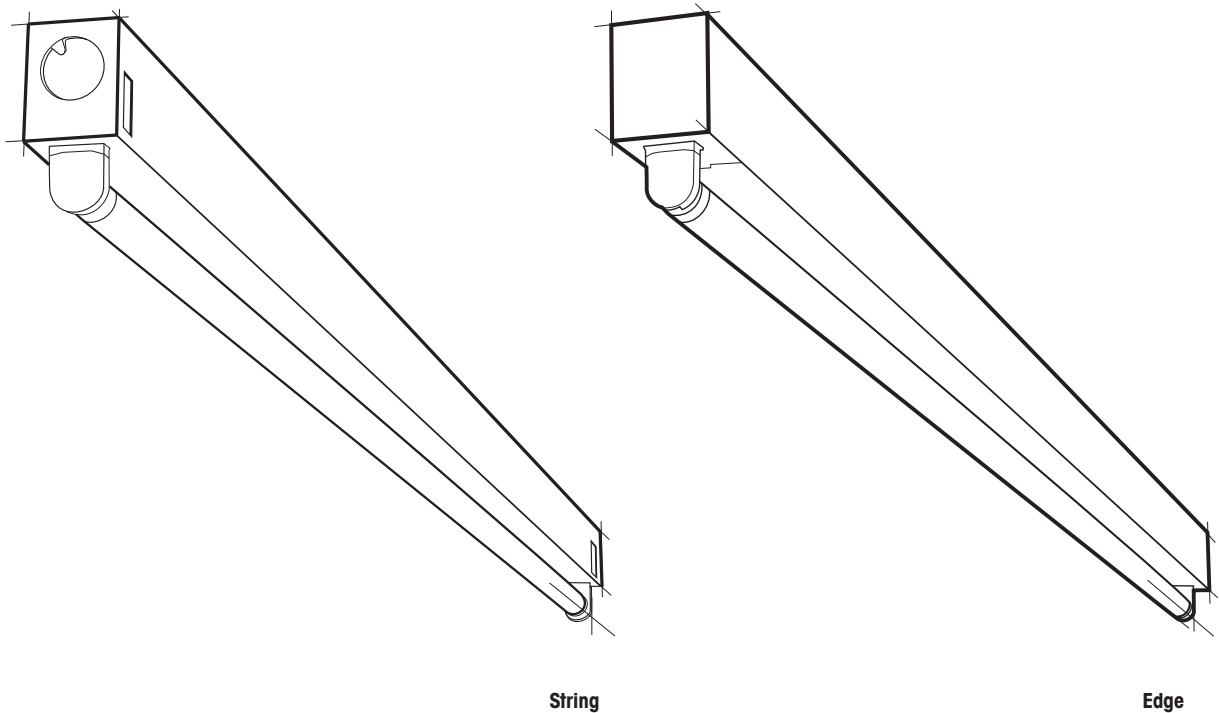

Strand Pendant
Strand Wall-mount with symmetric fascia

For industrial, honest, urban installations. Lamp, sockets, ballast, power. The *String* fixture is the most configurable strip in this series. While its utility beautifully reveals itself when switched on, you'll see that it keeps its industrial heritage intact, accommodates up to three lamp rows and has a number of reflector options. From this single housing component scaled down to its essentials, the *String* really pulls it all together.

The *Strand* is the dressy, evening-wear version in the series. Its cast aluminum caps conceal the socket and non-illuminated portion of the lamp, and there are several different, decorative fascias available to suit your aesthetics. This feature makes it a particularly nice wall mount and pendant fixture while its small profile makes it fully ADA-compliant.

Options are good.

The Basis Series' smaller size doesn't mean compromise. No longer a "back of the house" utility, these fixtures demand attention as refined, clean instruments of light. From this simple, sleek housing component, Basis strips are configurable using different lamping options, an array of reflectors, lenses, fascias and mounting choices.