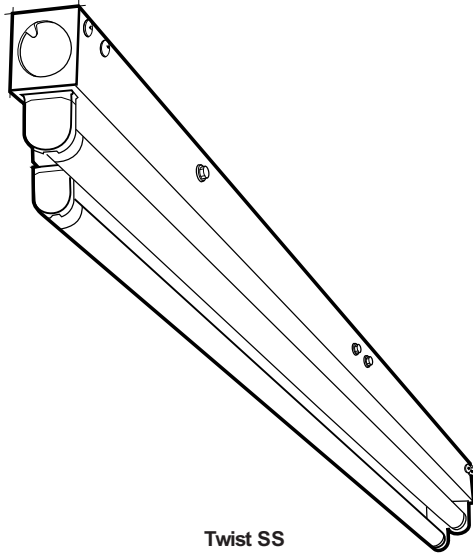

Twist SS

series / body style	lamp rows	nominal length	color/finish	circuiting	voltage	options*
Twist-SS						
SS staggered	1T5	02'	YGW gloss white	SC single circuit	120	EML
	2T5	03'	TMW textured matte white	DC* dual circuit (in-line)	277	EMH
	1T5HO	04'	Y__ premium color	*2 lamp only, 4' minimum fixture length		ECO10
	2T5HO	06'	CC custom color			ECOS
		08'				ECOS-H
		R__*				HI-L
			*row length			HI-L3D
					MRK7	
					MRK10	
					B__	
					FH	
					*See pg.10 for options	

series / body style	lamp rows	nominal length	color/finish	circuiting	voltage	options*
Twist-DG						
DG 1-lamp diagonal staggered strip	1T5	02'	YGW gloss white	SC single circuit	120	EML
	1T5HO	03'	TMW textured matte white		277	EMH
		04'	Y__ premium color			ECO10
		06'	CC custom color			ECOS
		08'				ECOS-H
		R__*				HI-L
			*row length			HI-L3D
					MRK7	
					MRK10	
					B__	
					FH	
					*See pg.10 for options