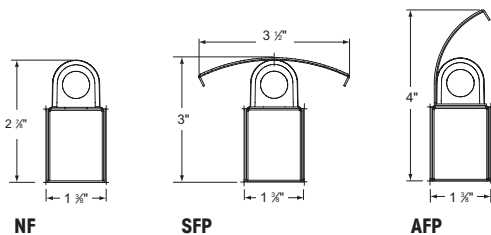

*See pg.10 for options

series / body style*	lamp rows	nominal length	lensing	housing/fascia color	socket cap/endplate color	mounting	ceiling system*	voltage	options*					
Strand-														
NF no fascia	1T5	02'	NS no shielding	YGW gloss white	YGW gloss white	SUR* surface or wall mount	X1 exposed T-bar	120	EML					
SFP symmetric fascia perforated	1T5HO	03'	SAL satin acrylic lens	TMW textured matte white	TMW textured matte white	CA48* aircraft cable (adjustable)	X3 hard ceiling	277	EMH					
AFP asymmetric fascia perforated		04'							WA white acrylic lens	Y__ premium color	Y__ premium color	CA96* aircraft cable (adjustable)	X6 slot grid	ECO10
		06'		CC custom color	CC custom color	*specify with cable mount only	ECOS							
		08'						ECOS-H						
*See pg.9		R_* *row length							HI-L HI-L3D MRK7 MRK10 B__ FH