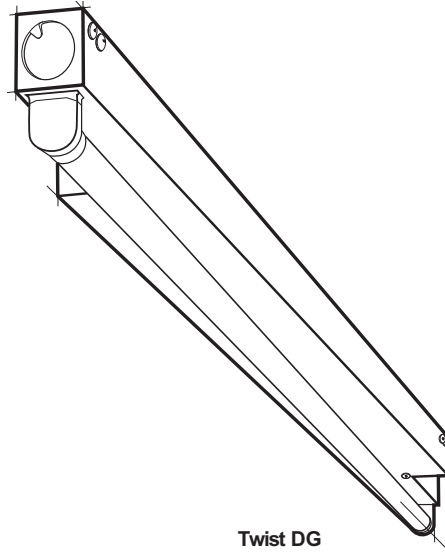

Twist DG

series / body style	lamp rows	nominal length	color/finish	circuiting	voltage	options*
Twist-SS						
SS staggered	1T5	02'	YGW gloss white	SC single circuit	120	EML
	2T5	03'	TMW textured matte white	DC* dual circuit (in-line)	277	EMH
	1T5HO	04'	Y__ premium color	*2 lamp only, 4' minimum fixture length		ECO10
	2T5HO	06'	CC custom color			ECOS
		08'				ECOS-H
		R__*				HI-L
			*row length			HI-L3D
					MRK7	
					MRK10	
					B__	
					FH	
					*See pg.10 for options	

series / body style	lamp rows	nominal length	color/finish	circuiting	voltage	options*
Twist-DG						
DG 1-lamp diagonal staggered strip	1T5	02'	YGW gloss white	SC single circuit	120	EML
	1T5HO	03'	TMW textured matte white		277	EMH
		04'	Y__ premium color			ECO10
		06'	CC custom color			ECOS
		08'				ECOS-H
		R__*				HI-L
			*row length			HI-L3D
					MRK7	
					MRK10	
					B__	
					FH	
					*See pg.10 for options