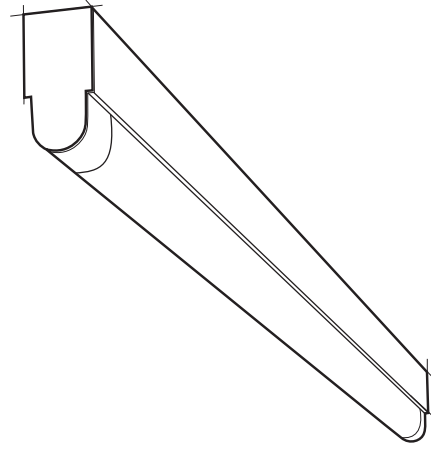

HalfSnap

Strand

series / body style*	lamp rows	nominal length	lensing	color/finish	voltage	mounting	ceiling system*	options*				
HalfSnap-												
HSS square profile	1T5	02'	WA white acrylic lens	YGW gloss white	120	SUR* surface or wall mount	X1 exposed T-bar	EML				
HSR round profile	1T5HO	03'	SAL satin acrylic lens	TMW textured matte white	277	CA48* aircraft cable (adjustable)	X3 hard ceiling	EMH				
	1T8	04'		Y__ premium color				CA96* aircraft cable (adjustable)	X6 slot grid	ECO10		
		06'		CC custom color						*specify with cable mount only	ECOS	
		08'										ECOS-H
*See pg.9		R_* *row length						HI-L HI-L3D MRK7 MRK10 B__ FH				

*See pg.10 for options

series / body style*	lamp rows	nominal length	lensing	housing/fascia color	socket cap/endplate color	mounting	ceiling system*	voltage	options*					
Strand-														
NF no fascia	1T5	02'	NS no shielding	YGW gloss white	YGW gloss white	SUR* surface or wall mount	X1 exposed T-bar	120	EML					
SFP symmetric fascia perforated	1T5HO	03'	SAL satin acrylic lens	TMW textured matte white	TMW textured matte white	CA48* aircraft cable (adjustable)	X3 hard ceiling	277	EMH					
AFP asymmetric fascia perforated		04'							WA white acrylic lens	Y__ premium color	Y__ premium color	CA96* aircraft cable (adjustable)	X6 slot grid	ECO10
		06'		CC custom color	CC custom color	*specify with cable mount only	ECOS							
		08'						ECOS-H						
*See pg.9		R_* *row length							HI-L HI-L3D MRK7 MRK10 B__ FH					

*See pg.10 for options