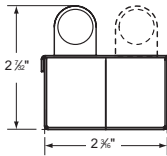

*See pg.10 for options

Twist SS

Twist DG

series / body style	lamp rows	nominal length	color/finish	circuiting	voltage	options*
Twist-SS						
SS staggered	1T5	02'	YGW gloss white	SC single circuit	120	EML
	2T5	03'	TMW textured matte white	DC* dual circuit (in-line)	277	EMH
	1T5HO	04'	Y__ premium color	*2 lamp only, 4' minimum fixture length		ECO10
	2T5HO	06'	CC custom color			ECOS
		08'				ECOS-H
		R__*				HI-L
			*row length			HI-L3D
					MRK7	
					MRK10	
					B__	
					FH	
					*See pg.10 for options	