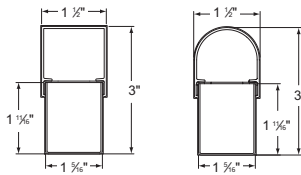

NR **ARR** **SR, SRP**

HalfSnap

Strand

series / body style*	lamp rows	nominal length	lensing	color/finish	voltage	mounting	ceiling system*	options*			
HalfSnap-											
HSS square profile	1T5	02'	WA white acrylic lens	YGW gloss white	120	SUR* surface or wall mount	X1 exposed T-bar	EML			
HSR round profile	1T5HO	03'	SAL satin acrylic lens	TMW textured matte white	277	CA48* aircraft cable (adjustable)	X3 hard ceiling	EMH			
	1T8	04'		Y__ premium color				CA96* aircraft cable (adjustable)	X6 slot grid	ECO10	
		06'		CC custom color						*specify with cable mount only	ECOS
		08'									
See pg.9		R_ *row length						HI-L HI-L3D MRK7 MRK10 B__ FH			