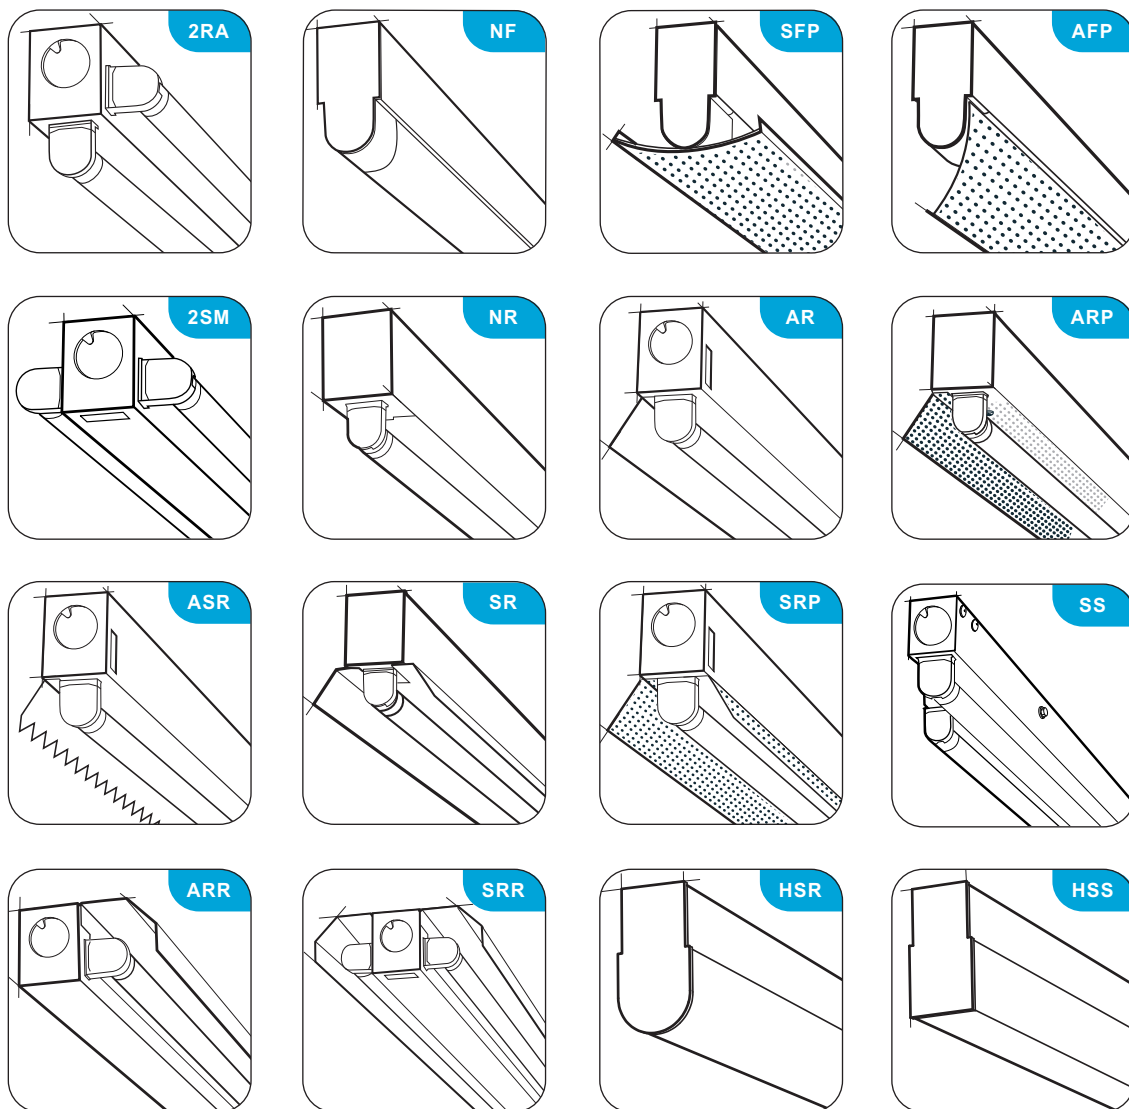

Options are good.

The Basis Series' smaller size doesn't mean compromise. No longer a "back of the house" utility, these fixtures demand attention as refined, clean instruments of light. From this simple, sleek housing component, Basis strips are configurable using different lamping options, an array of reflectors, lenses, fascias and mounting choices.